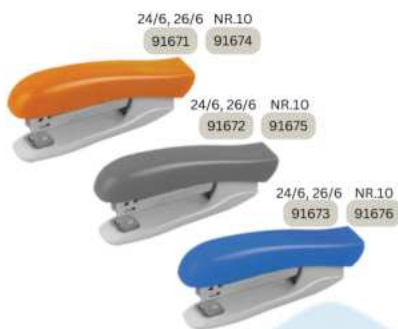

CAPSATOR FOROFIS HALF STRIP, NEGRU

CAPSATOR FOROFIS